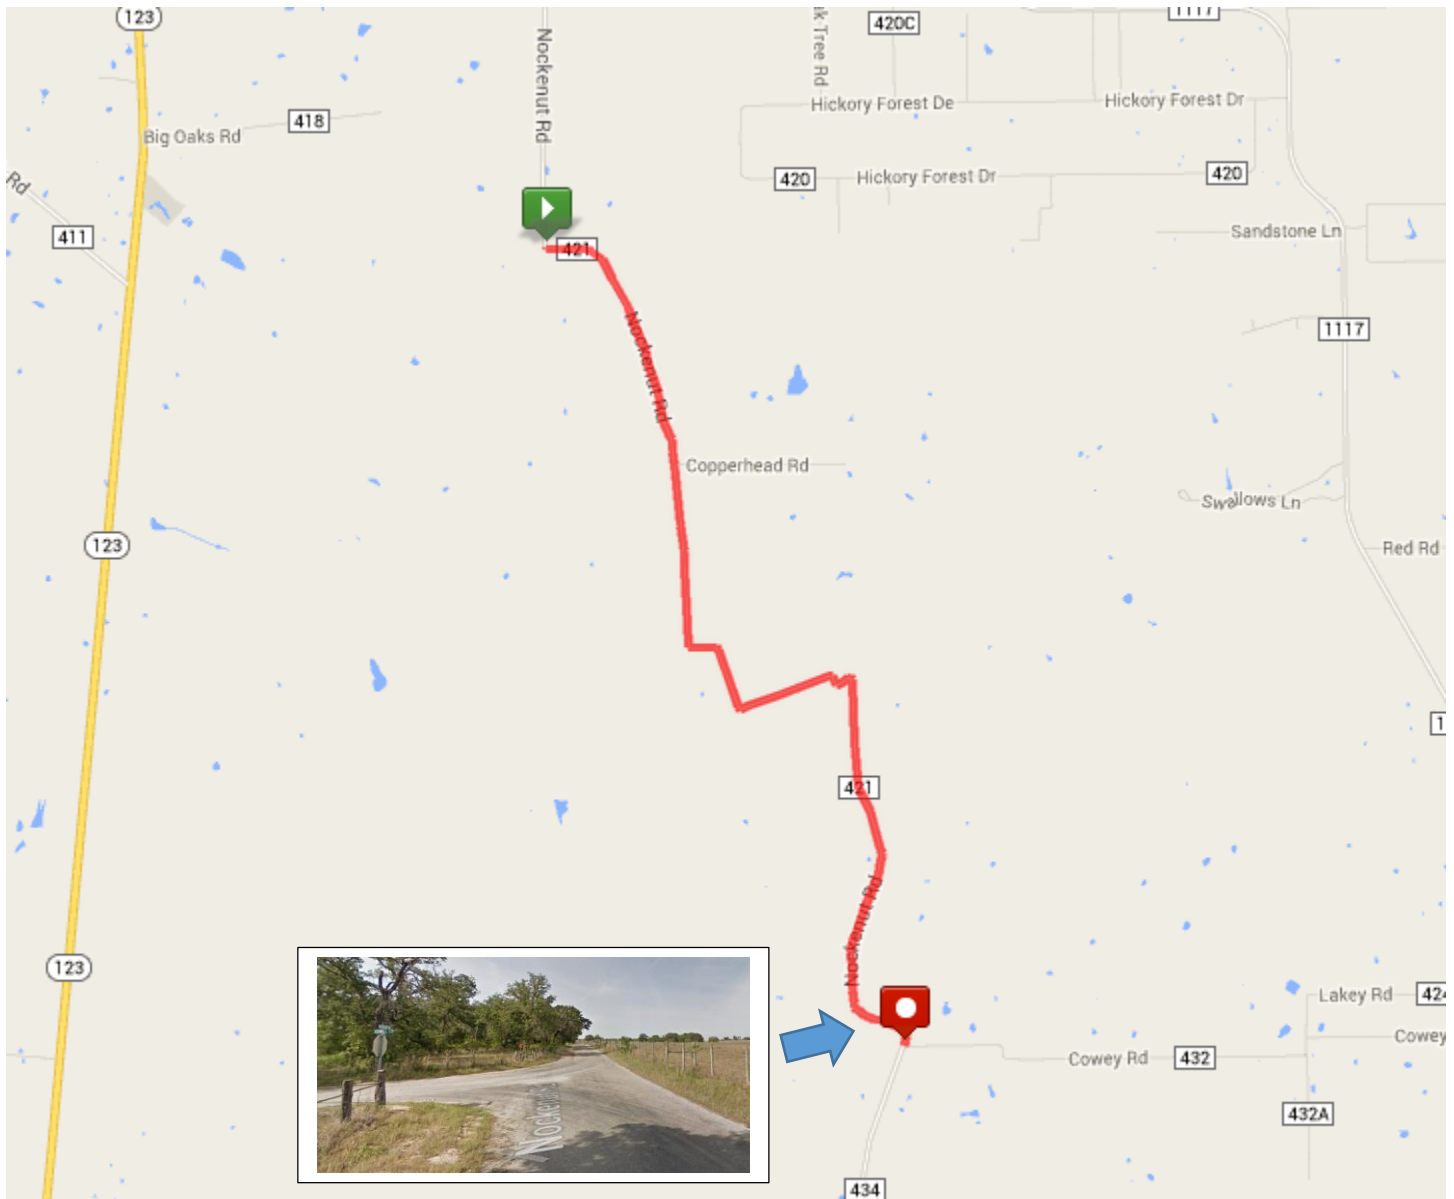

# Capital to Coast Relay

## LEG 13

5.66 miles

### **DIRECTIONS**

Leg 13 - 5.66 Miles

- \* Continue running south on Nockenut Rd (FM 421). You will stay on Nockenut the entire run. The road will have some twists and turns but you will just stay on Nockenut the whole time.
- \* Continue running south on Nockenut Rd. for 5.66 miles to the exchange zone.

EXCHANGE - will take place at the intersection of Nockenut Rd (FM 421) and Cowey Rd ( FM 432) 7269 Nockenut Rd.