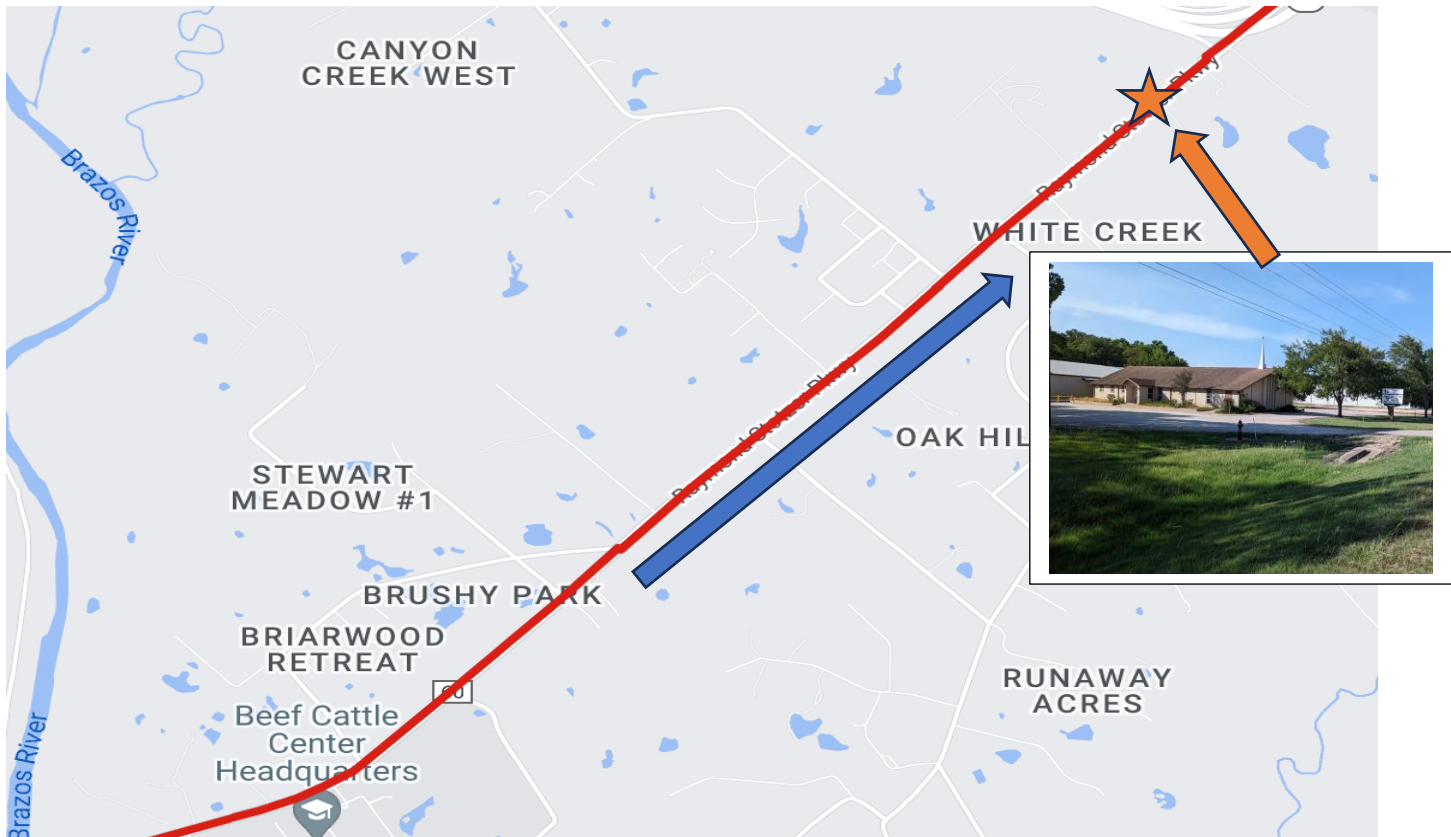

CAMPUS TO CAMPUS AUSTIN TO AGGIELAND

THE RIVALRY CONTINUES!!!

LEG 34 - Welcome to Aggieland!!

DIRECTIONS:

Leave the exchange and continue running along the **LEFT** shoulder of HWY 60. **STAY LEFT!!!**

** USE CAUTION - there are more cars on this road.

Continue running for 2.3 miles until you see the exchange zone on the left side of the road.

2.3 MILES

EXCHANGE ZONE 34: HOPE EVANGELICAL FREE CHURCH on the LEFT side of HWY 60. There is parking in the church parking lot as well as parking next door at the Fireworks Bldg.

Elevation

Start **227 ft** Max **316 ft** Gain **127 ft**

Click and drag over a section to see approximated elevation data. Exact elevation data is shown when the route is saved.