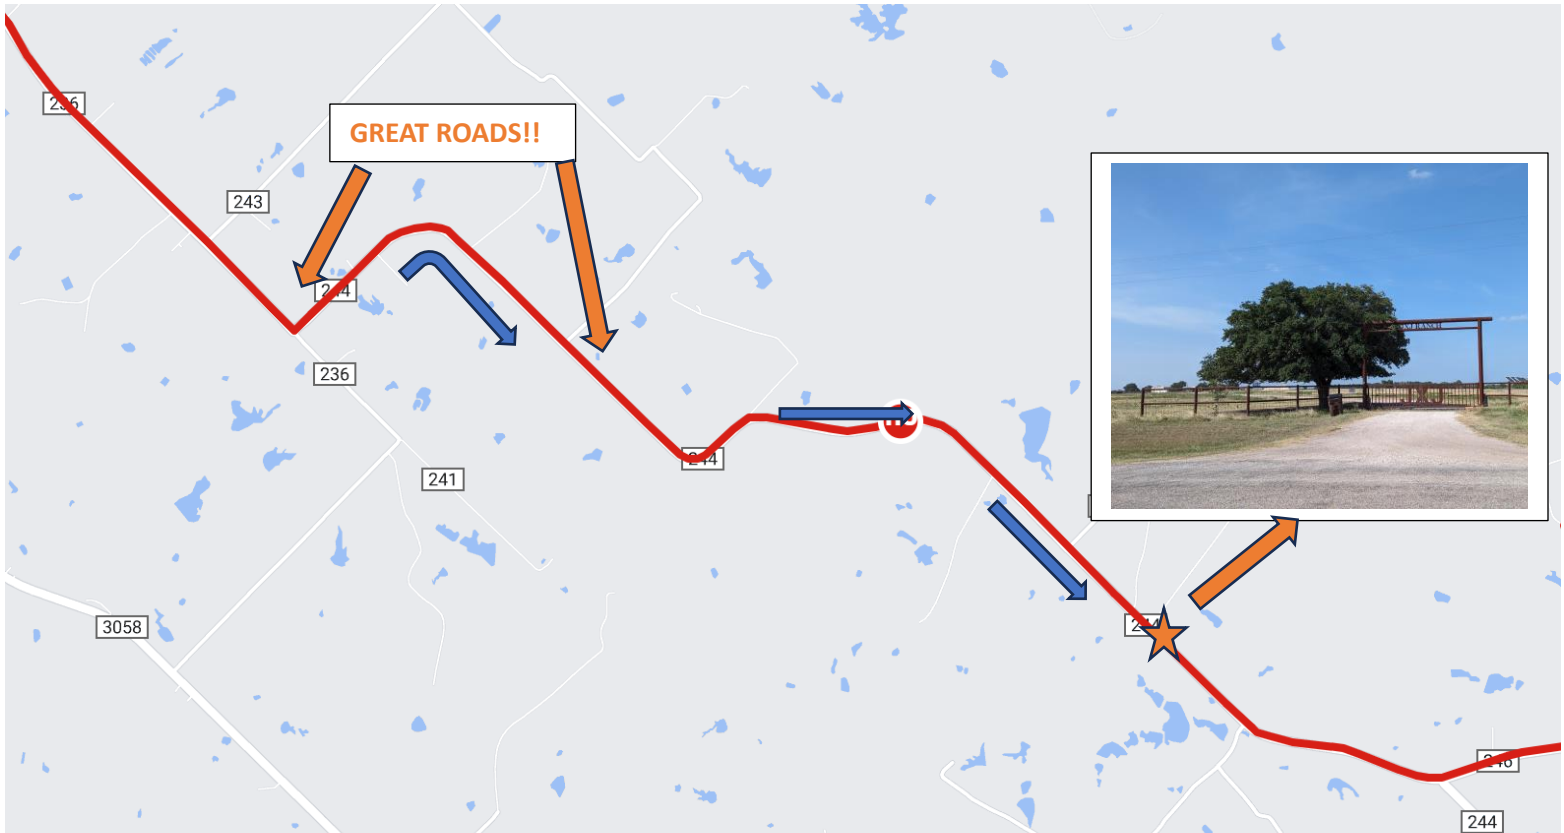

# CAMPUS TO CAMPUS AUSTIN TO AGGIELAND

### LEG 29 – No Traffic on Peaceful Road!

#### DIRECTIONS:

After leaving the exchange zone, continue running down Hwy 236 for .5 miles

At .5 miles, you will turn LEFT on HWY 244. After running another .4 miles you will turn to the RIGHT

Continue running for another .8 miles and then you will turn LEFT on HWY 244

Continue running along HWY 244 (keeping to the RIGHT) and run until you reach the exchange.