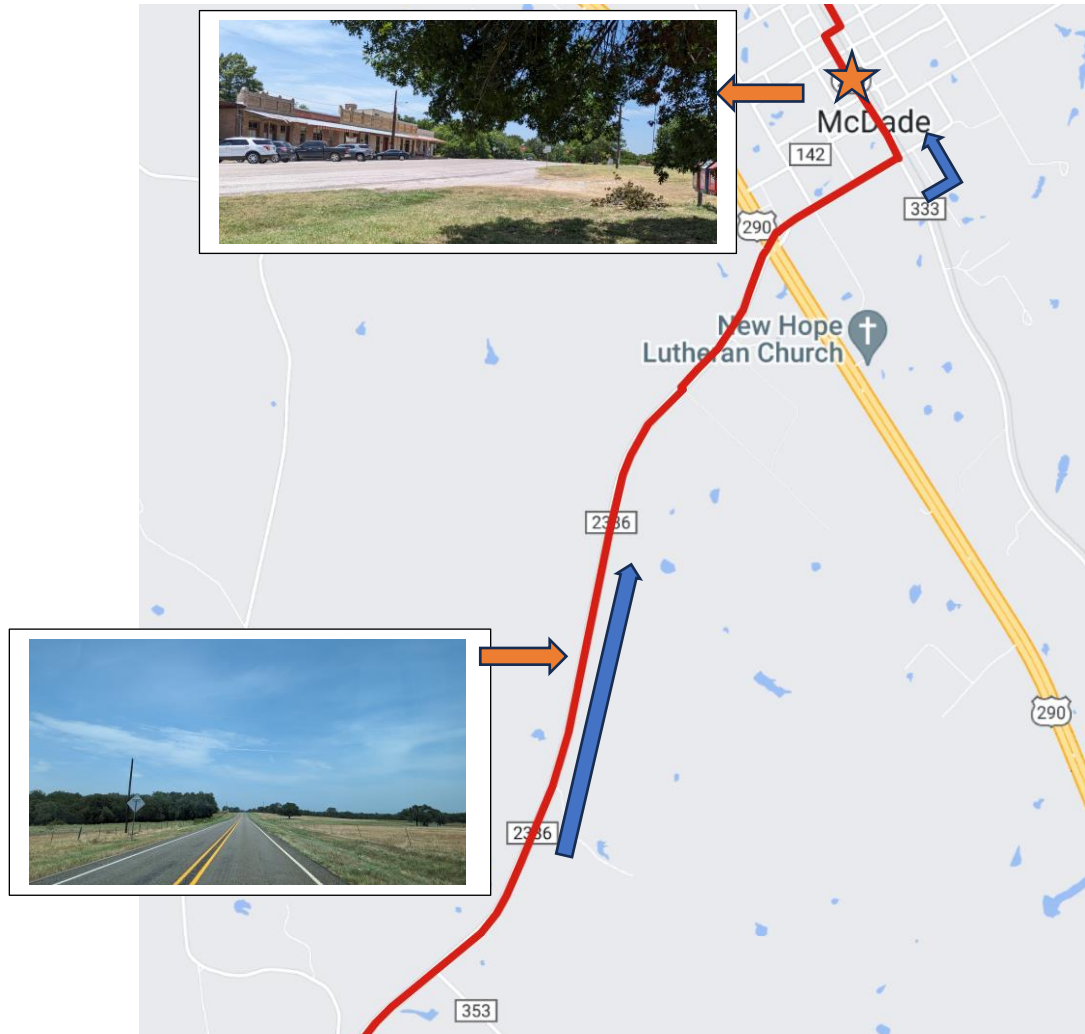

# CAMPUS TO CAMPUS AUSTIN TO AGGIELAND

### LEG 13 *A run through McDade!*

#### DIRECTIONS:

Leave exchange zone and continue on HWY 2336 for 2.7 Miles

At 2.7 Miles, you will cross 290. **WAIT AT THE LIGHT TO TURN GREEN TO CROSS SAFELY!!**

The road becomes COLUMBUS ST. (Hwy 223), Run for another .4 Miles and take a LEFT on Old Hwy 20 (FM 333)

**EXCHANGE ZONE 13: In McCADDE on HWY 333 (OLD HWY 20) in front of the shops. EXCHANGE ON THE RIGHT. PARKING ALONG RIGHT OR LEFT.**