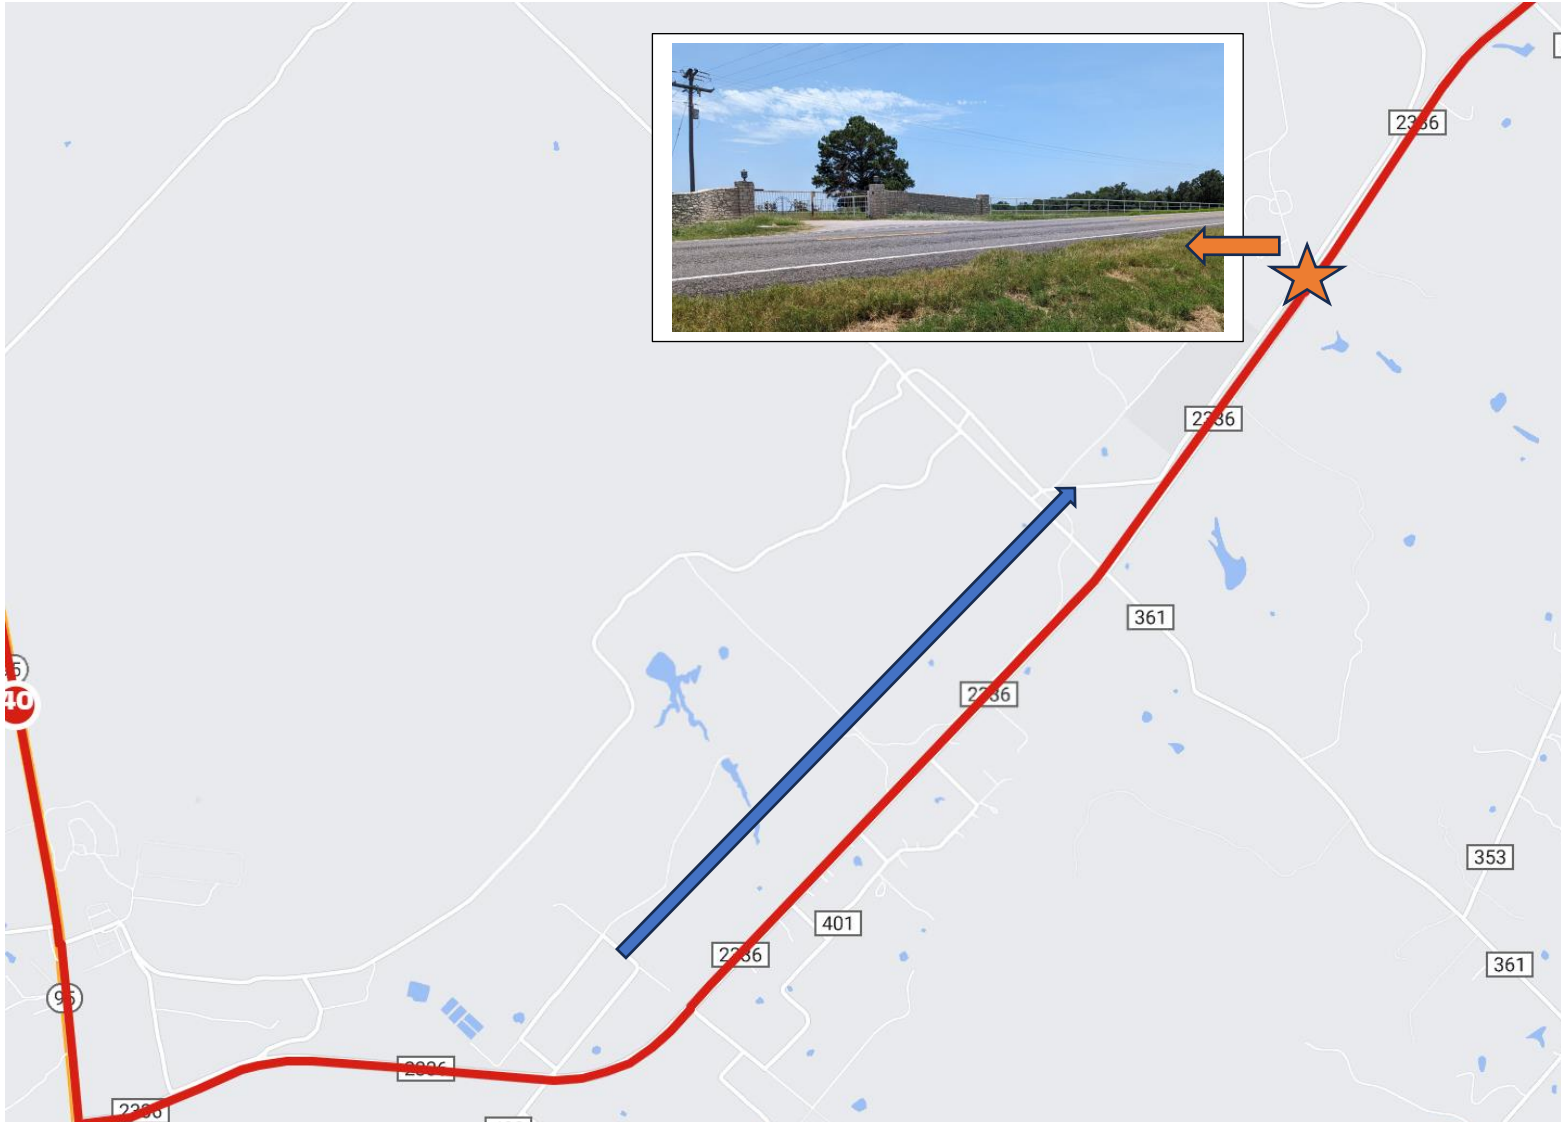

# CAMPUS TO CAMPUS AUSTIN TO AGGIELAND

## THE RIVALRY CONTINUES!!!

### LEG 12

*Wide open country roads*

**DIRECTIONS:**

Continue running down HWY 2336 for 3.7 Miles  
Go past the Wildland Training Academy

# 3.7 MILES

**EXCHANGE ZONE 12:** Exchange will be on the LEFT on HWY 2336 and GODS WORD (white fence entrance) @ 881 FM 2336

**Elevation**

Start **438 ft**      Max **535 ft**      Gain **158 ft**

Click and drag over a section to see approximated elevation data. Exact elevation data is shown when the route is saved.