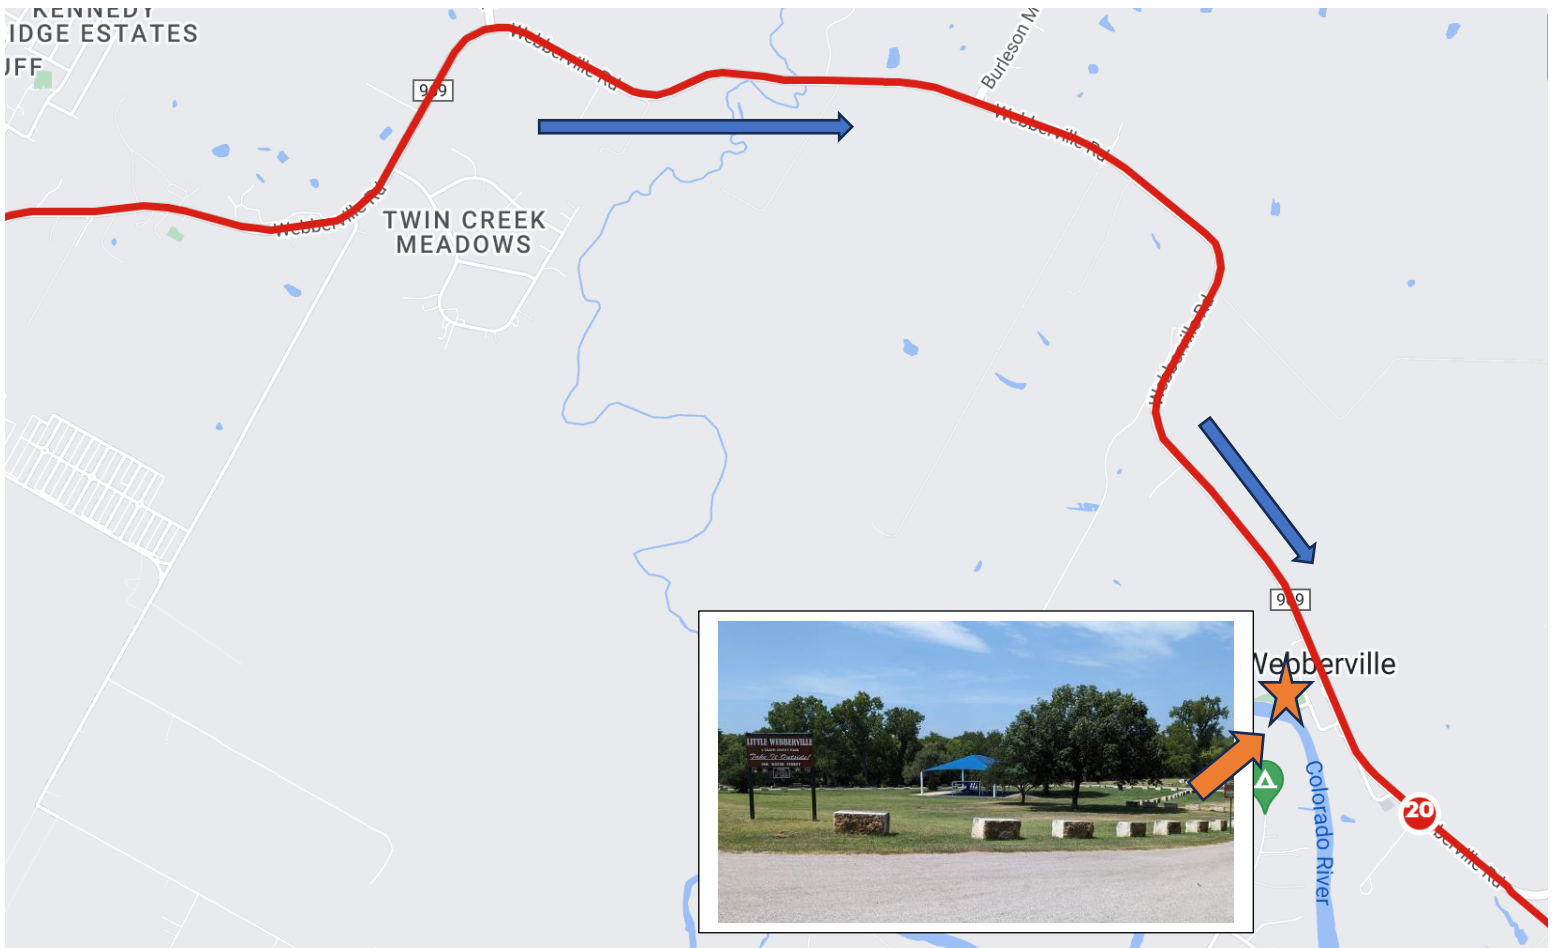

CAMPUS TO CAMPUS AUSTIN TO AGGIELAND

THE RIVALRY CONTINUES!!!

LEG 6

DIRECTIONS:

Continue EAST on WEBBERVILLE RD (FM 969) for 3.6 Miles

3.7 MILES

USE CAUTION ON THIS ROAD - A FEW MATERIALS TRUCKS ARE COMING OUT OF THE MARTIN MATERIALS SITE.

After 3.6 miles, take a RIGHT on WATER ST and run for .1 miles

Exchange will be at the LITTLE WEBBERVILLE PARK - you park all around the park dirt roads - lots of area to stretch and rest.

EXCHANGE ZONE 6: LITTLE WEBBERVILLE PARK

Elevation

Start **418 ft** Max **427 ft** Gain **58 ft**

Click and drag over a section to see approximated elevation data. Exact elevation data is shown when the route is saved.