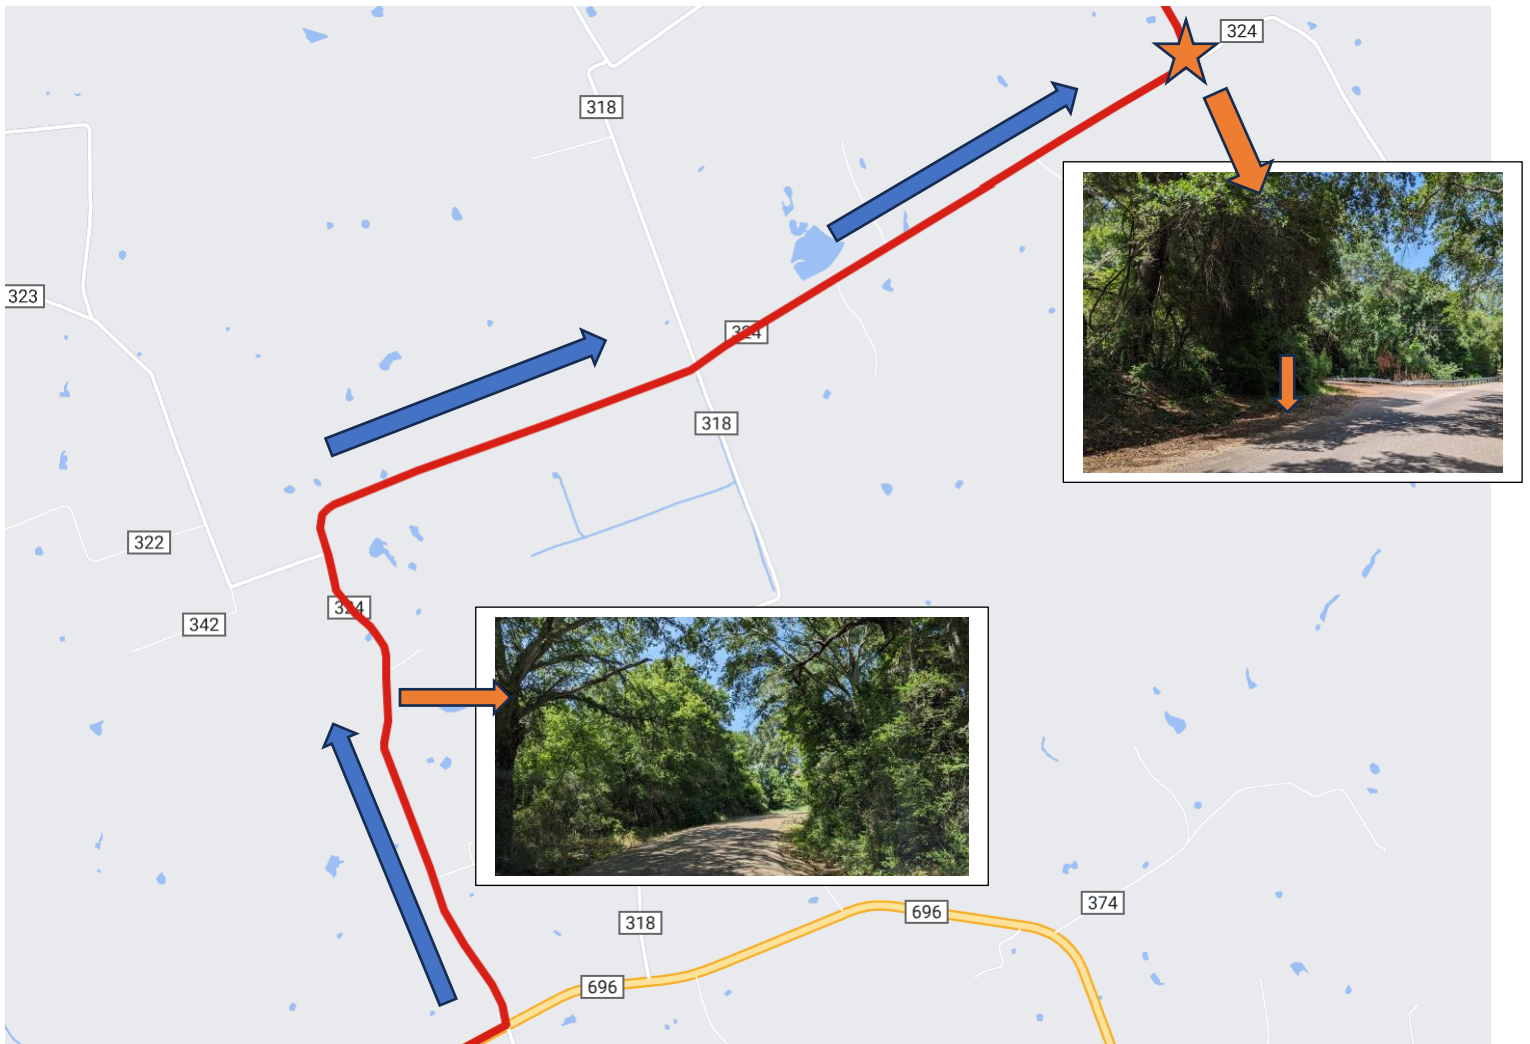

## LEG 23

**Prettiest Run on the course!!**

### DIRECTIONS:

Leave the exchange zone and continue running on HWY 324 for 1.3 miles

After 1.3 miles, the HWY 324 will turn to the RIGHT

Continue running for another 2.3 miles until you reach the exchange zone.

**EXCHANGE ZONE 23: Intersection of HWY 320 and HWY 324. Before the exchange on the LEFT - you will turn LEFT immediately before the bridge.**

## 3.6 MILES