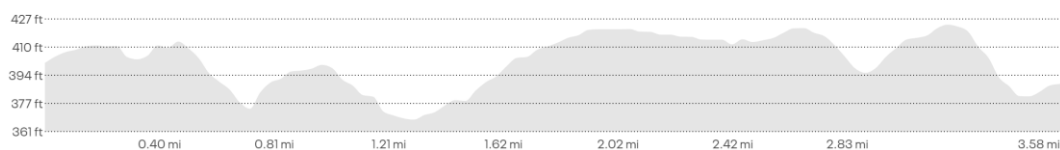

### DIRECTIONS:

Leave the exchange zone and continue running on HWY 324 for 1.3 miles

After 1.3 miles, the HWY 324 will turn to the RIGHT

Continue running for another 2.3 miles until you reach the exchange zone.

**EXCHANGE ZONE 23: Intersection of HWY 320 and HWY 324. Before the exchange on the LEFT - you will turn LEFT immediately before the bridge.**

### Elevation

Click and drag over a section to see approximated elevation data. Exact elevation data is shown when the route is saved.

Start **401 ft**    Max **423 ft**    Gain **148 ft**