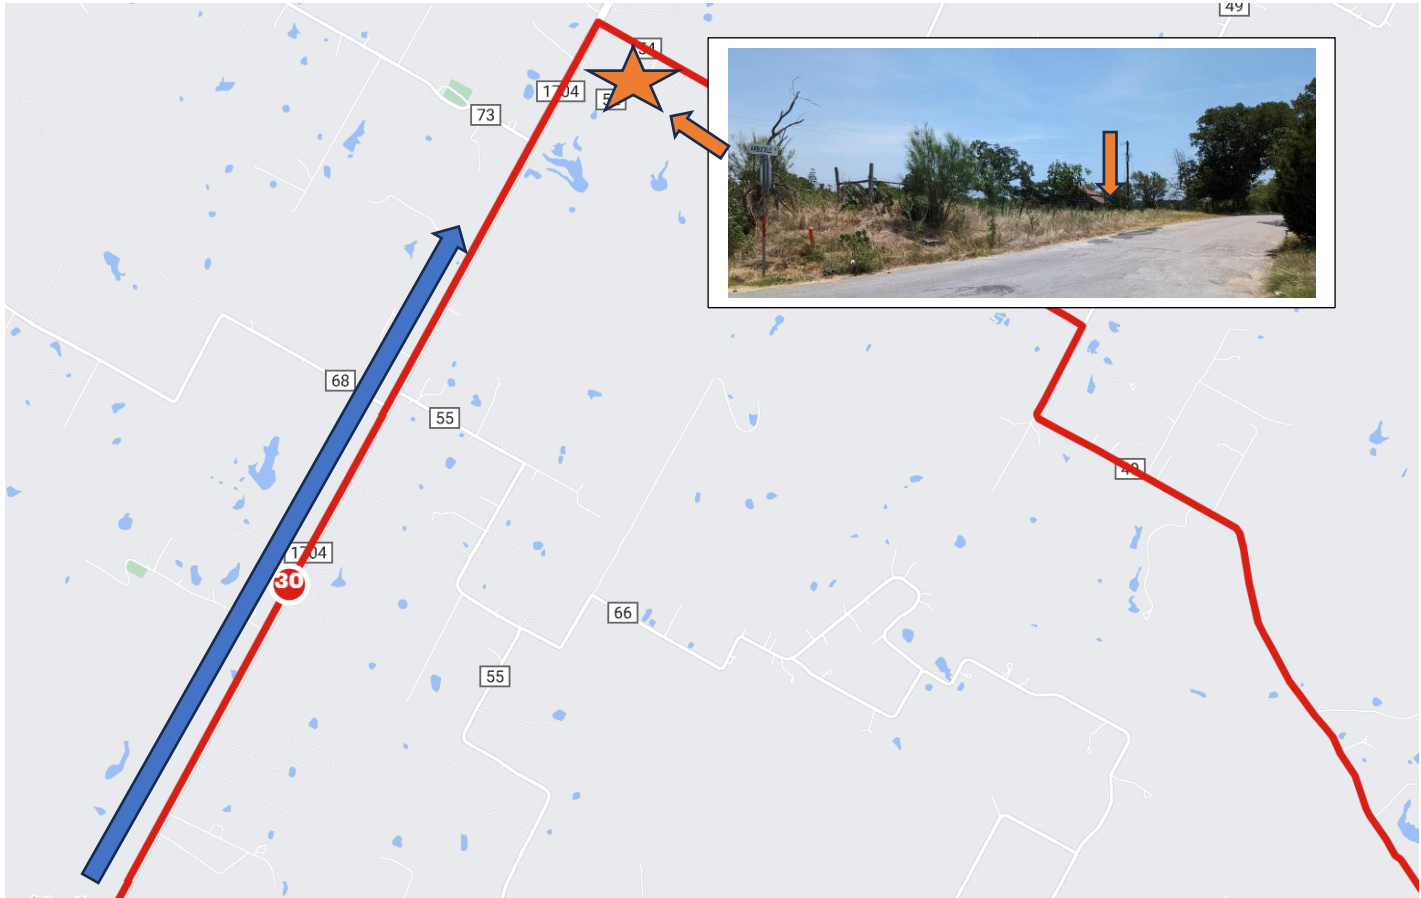

# CAMPUS TO CAMPUS AUSTIN TO AGGIELAND

#### DIRECTIONS:

Continue running on Hwy 1704 for 2.8 miles.

## 2.8 MILES

This is a straight shot - NO curves! (for the person who always gets lost 😊 )

Exchange is on ARBUCKLE RD (FM 54) and Hwy 1704 Intersection, JUST AFTER YOU TURN ON ARBUCKLE.

The Exchange is on the LEFT HAND side. You will just need to find spots to parallel park on the road – no other spots to park.

**EXCHANGE ZONE 9: ARBUCKLE RD (FM 54) and HWY 1704 INTERSECTION. Just after the turn, the exchange is ON Arbutckle Rd.**