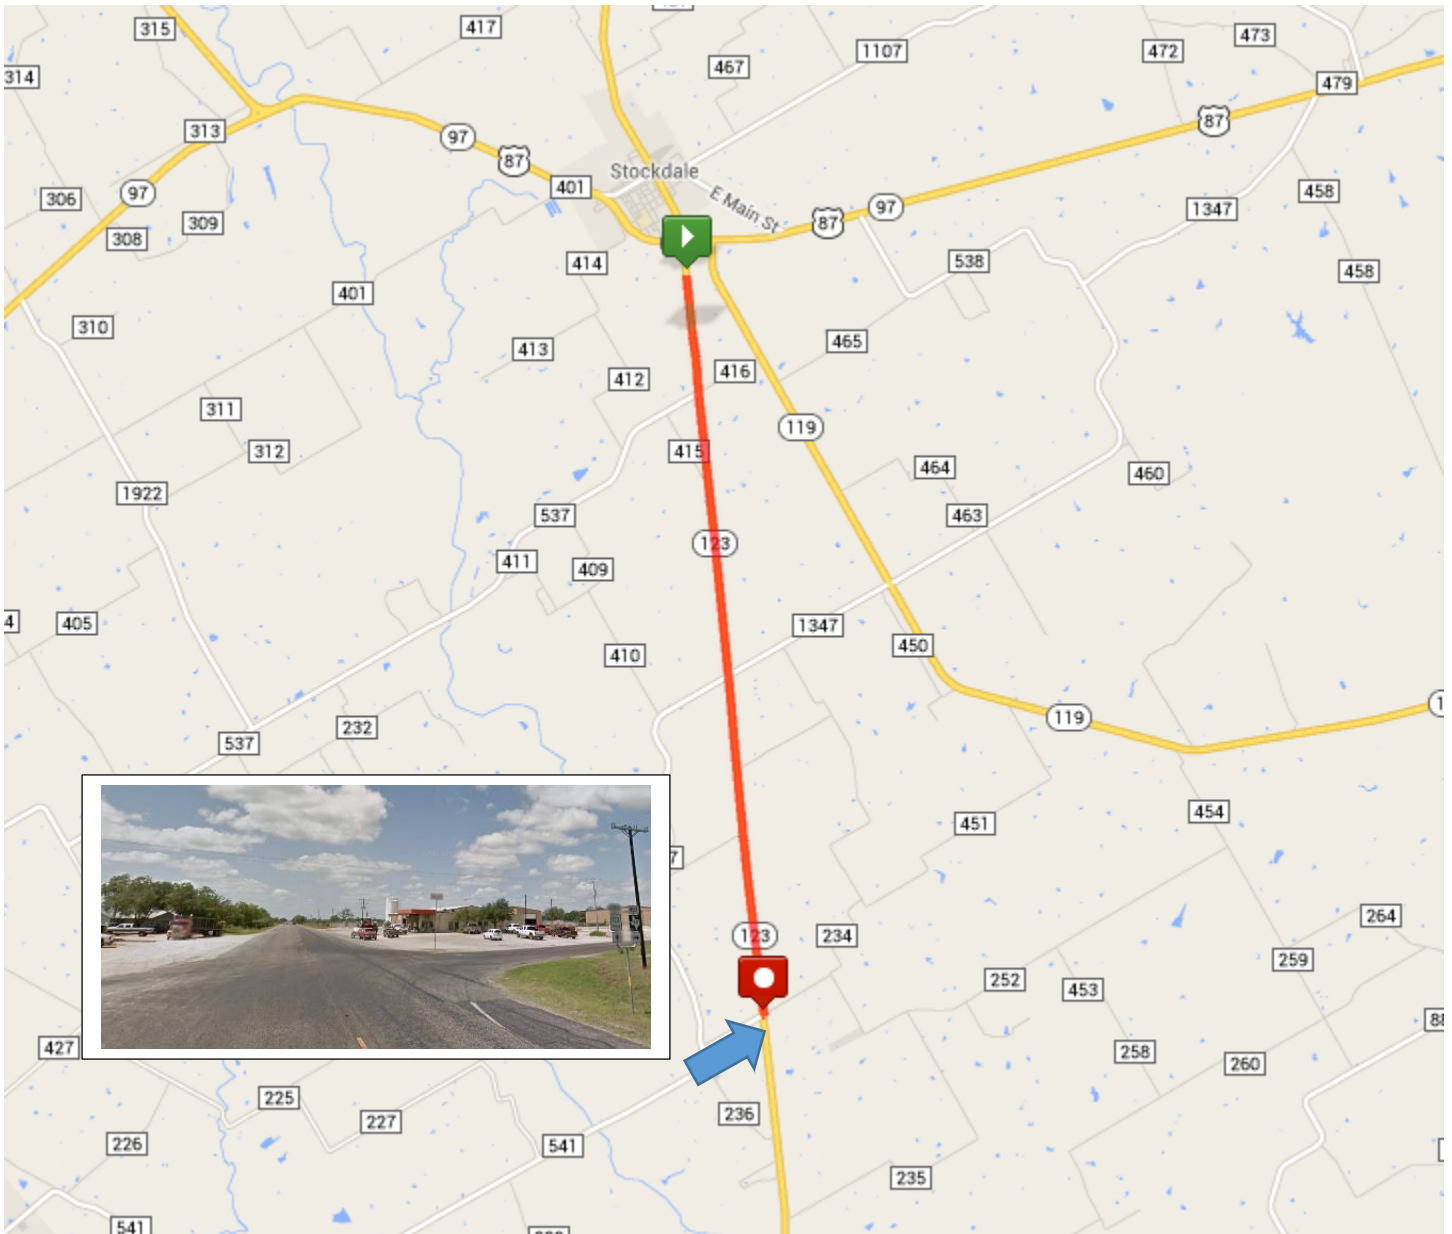

Capital to Coast Relay

LEG 17

7.71 miles

DIRECTIONS

Leg 17 - 7.71 Miles

- * After leaving the Ferrell Gas Building, continue to run south on Hwy 123. Run straight for 7.71 miles.
- * Nice downhill leg....enjoy!!

EXCHANGE - will take place at Pruskis Tire Center on the right side of the road. Right past the intersection of Hwy 123 and CR234.

ELEVATION (ft)

Copyright (c) 2014 MapMyFitness Inc.