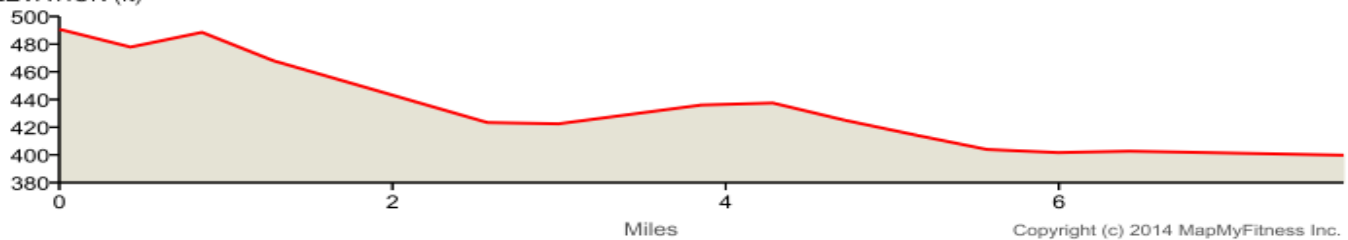

ELEVATION (ft)

Copyright (c) 2014 MapMyFitness Inc.