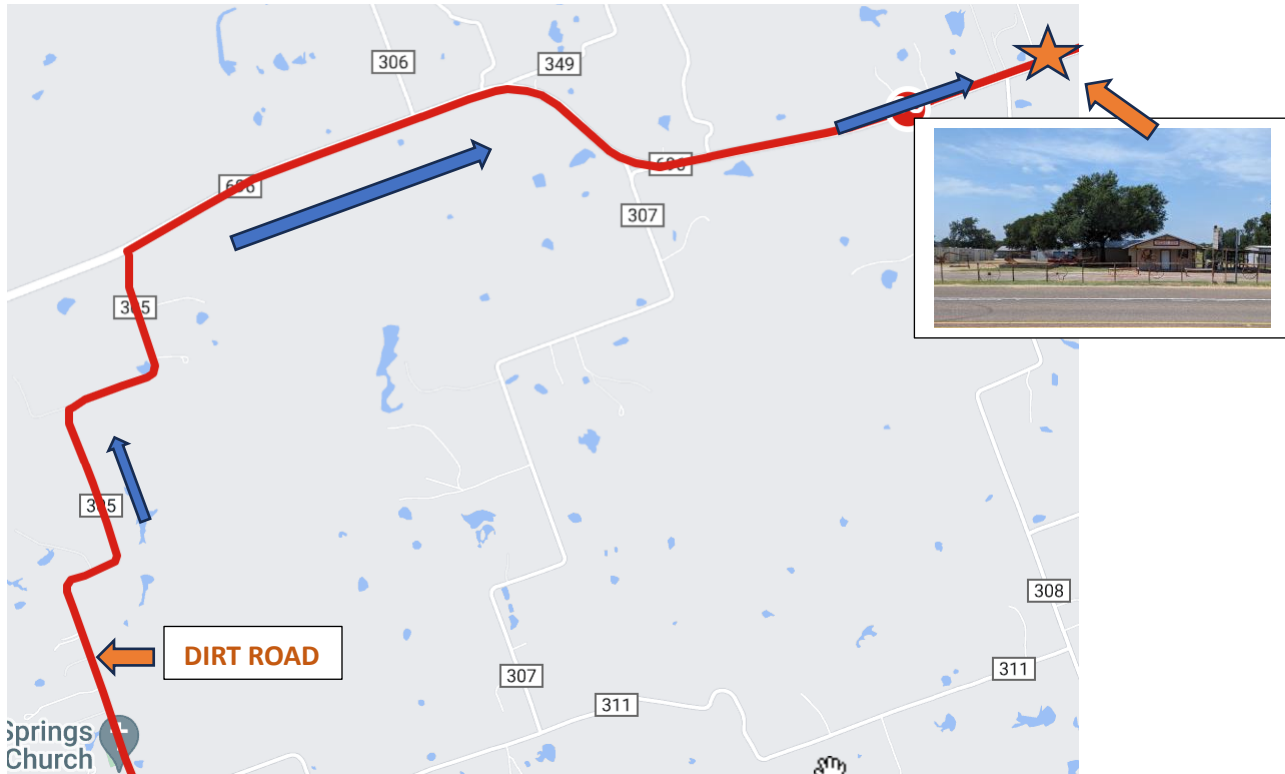

CAMPUS TO CAMPUS AUSTIN TO AGGIELAND

THE RIVALRY CONTINUES!!!

LEG 16

DIRECTIONS:

Leave KNOBBS SPRINGS BAPTIST CHURCH and continue down Hwy 305 (**DIRT ROAD**)

At .4 miles you will take a RIGHT and continue for .2 miles until the road turns LEFT

Continue on .4 miles and the road will curve to the RIGHT, and then in .2 miles it will curve back to the LEFT

Continue for .3 miles and then you will intersect with HWY 696 - then turn RIGHT on HWY 696.

Continue on HWY 696 for 2.8 miles until you reach the exchange zone.

EXCHANGE ZONE 16: Intersection of HWY 7031 and HWY 696 (on the left side) - JACKSON'S STORE (4312 FM 696)

4.3 MILES

Elevation

Start **542 ft** Max **546 ft** Gain **213 ft**

Click and drag over a section to see approximated elevation data. Exact elevation data is shown when the route is saved.